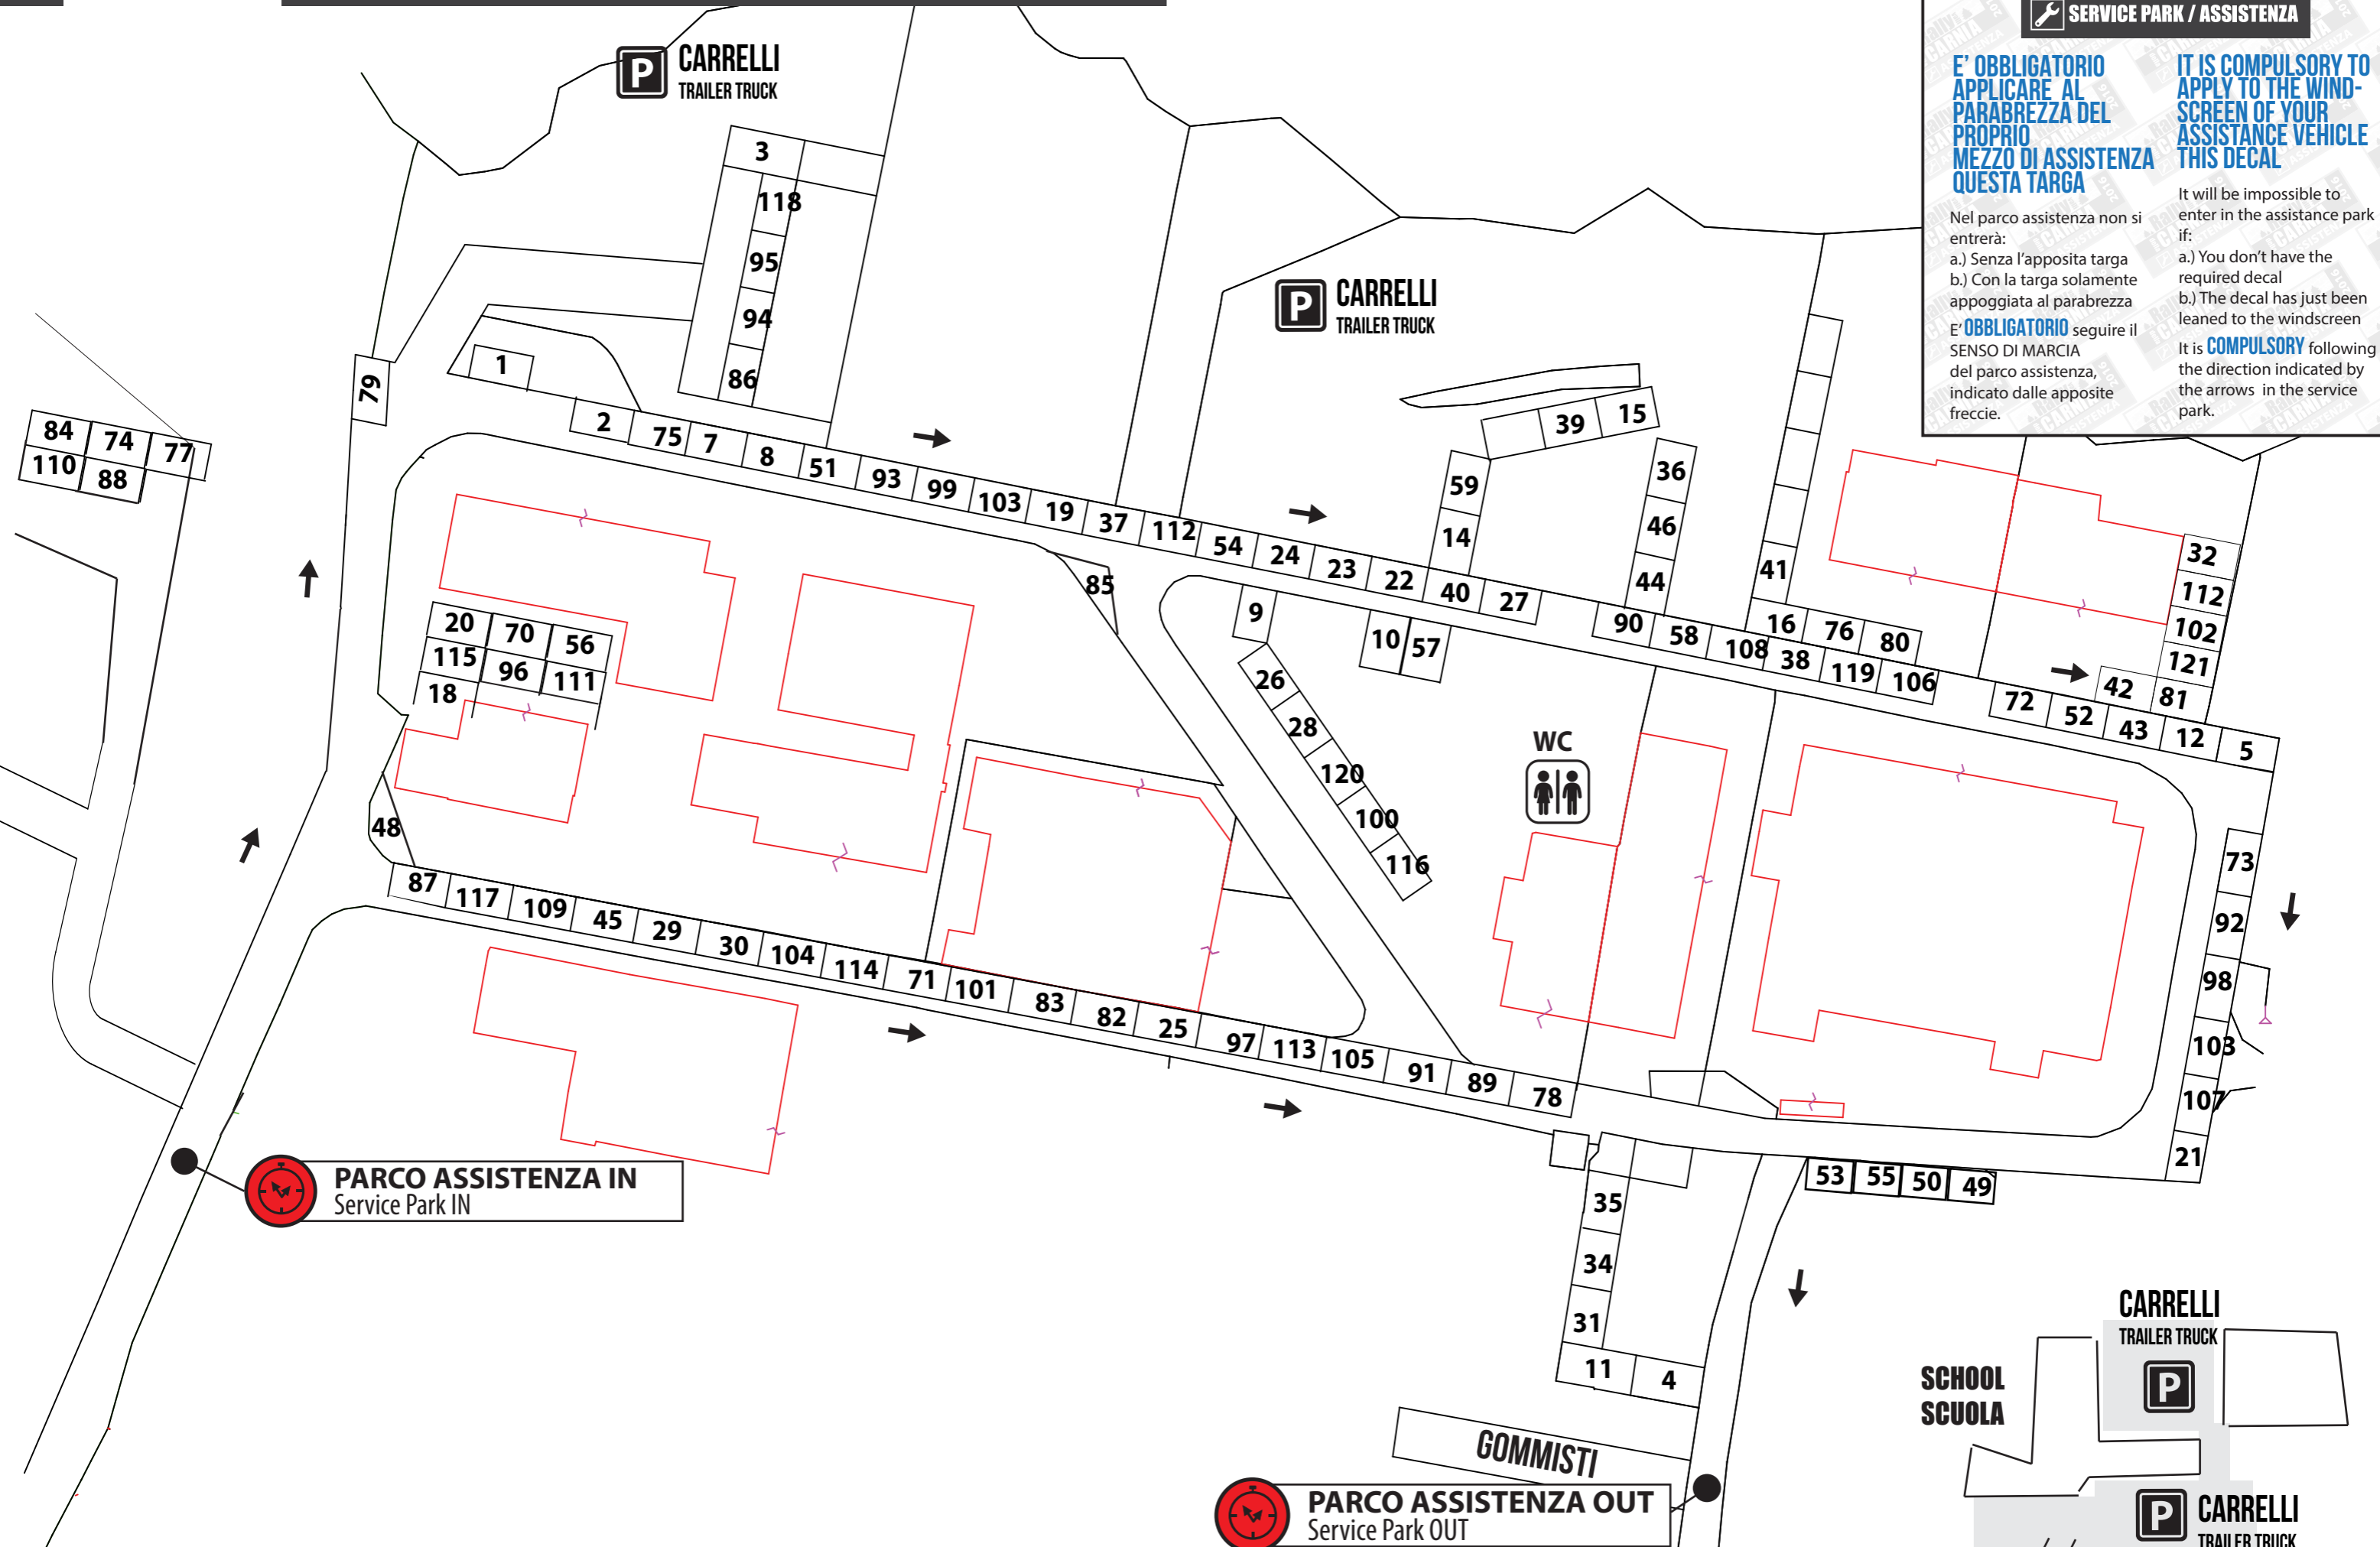

# PARCO ASSISTENZA / SERVICE PARK

**E' OBBLIGATORIO APPLICARE AL PARABREZZA DEL PROPRIO MEZZO DI ASSISTENZA QUESTA TARGA**

**IT IS COMPULSORY TO APPLY TO THE WIND-SCREEN OF YOUR ASSISTANCE VEHICLE THIS DECAL**

Nel parco assistenza non si entrerà:  
a.) Senza l'apposita targa  
b.) Con la targa solamente appoggiata al parabrezza

**E' OBBLIGATORIO** seguire il SENSO DI MARCIA del parco assistenza, indicato dalle apposite frecce.

It will be impossible to enter in the assistance park if:  
a.) You don't have the required decal  
b.) The decal has just been leaned to the windscreen

It is **COMPULSORY** following the direction indicated by the arrows in the service park.

**PARCO ASSISTENZA IN**  
Service Park IN

**PARCO ASSISTENZA OUT**  
Service Park OUT

**SCHOOL**  
**SCUOLA**

**CARRELLI**  
TRAILER TRUCK

**CARRELLI**  
TRAILER TRUCK